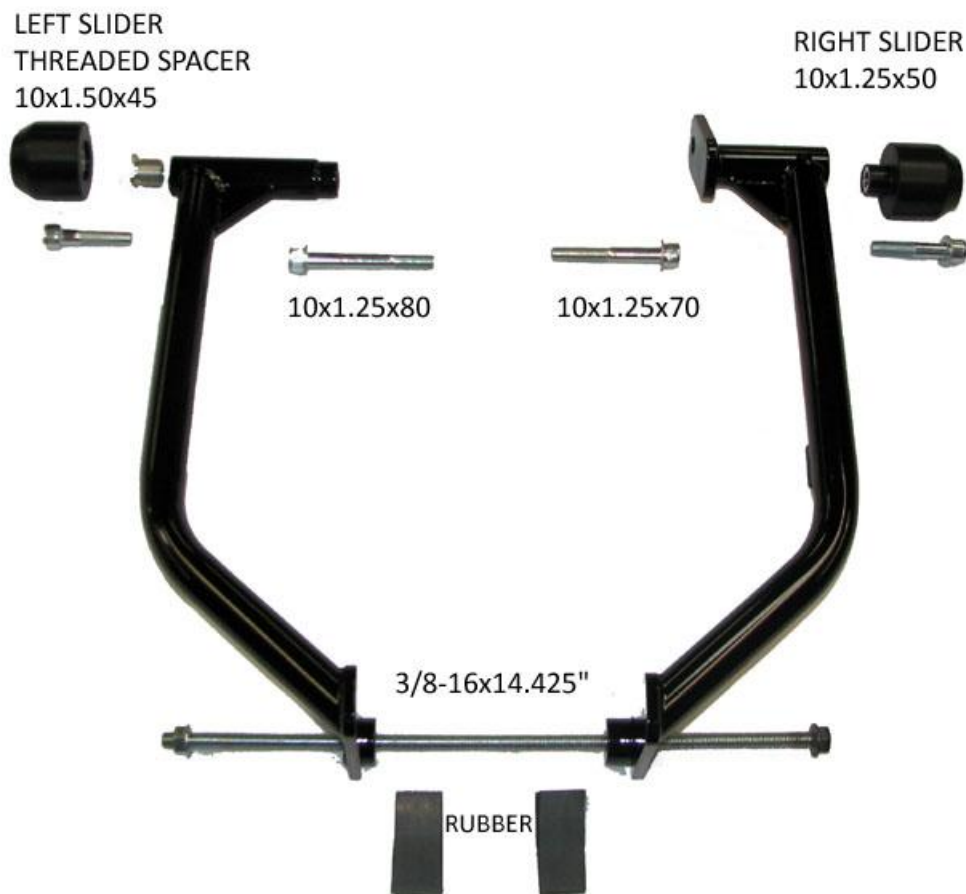

B2 PRO RAIL INDUSTRIES

780-4419

ZX6R (07-08)